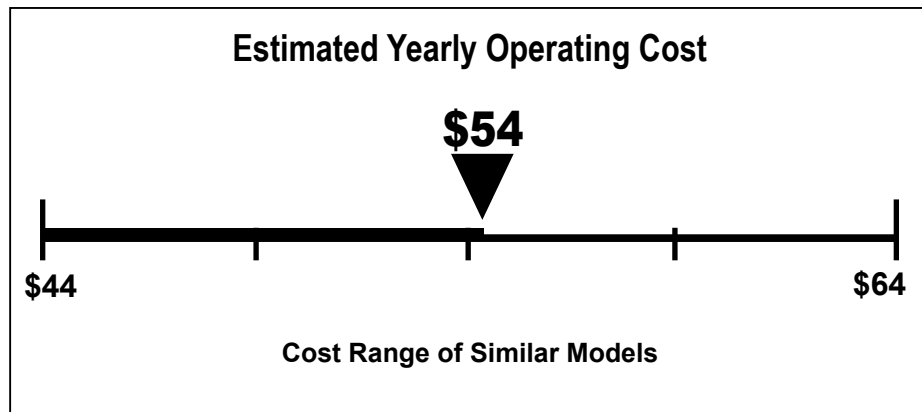

U.S. Government

Federal Law prohibits removal of this label before consumer purchase.

ENERGYGUIDE

Room Air Conditioner
Without Reverse Cycle
With Louvered Sides

LG Electronics U.S.A., Inc.(LG)
Model LW6511R
Capacity : 6,500 BTUs

9.7

Energy Efficiency Ratio

Your cost will depend on your utility rates and use.

- Cost range based only on models of similar capacity without reverse cycle and with louvered sides.
- Estimated operating cost based on a 2007 national average electricity cost of 10.65 cents per kWh.
- For more information, visit www.ftc.gov/appliances.